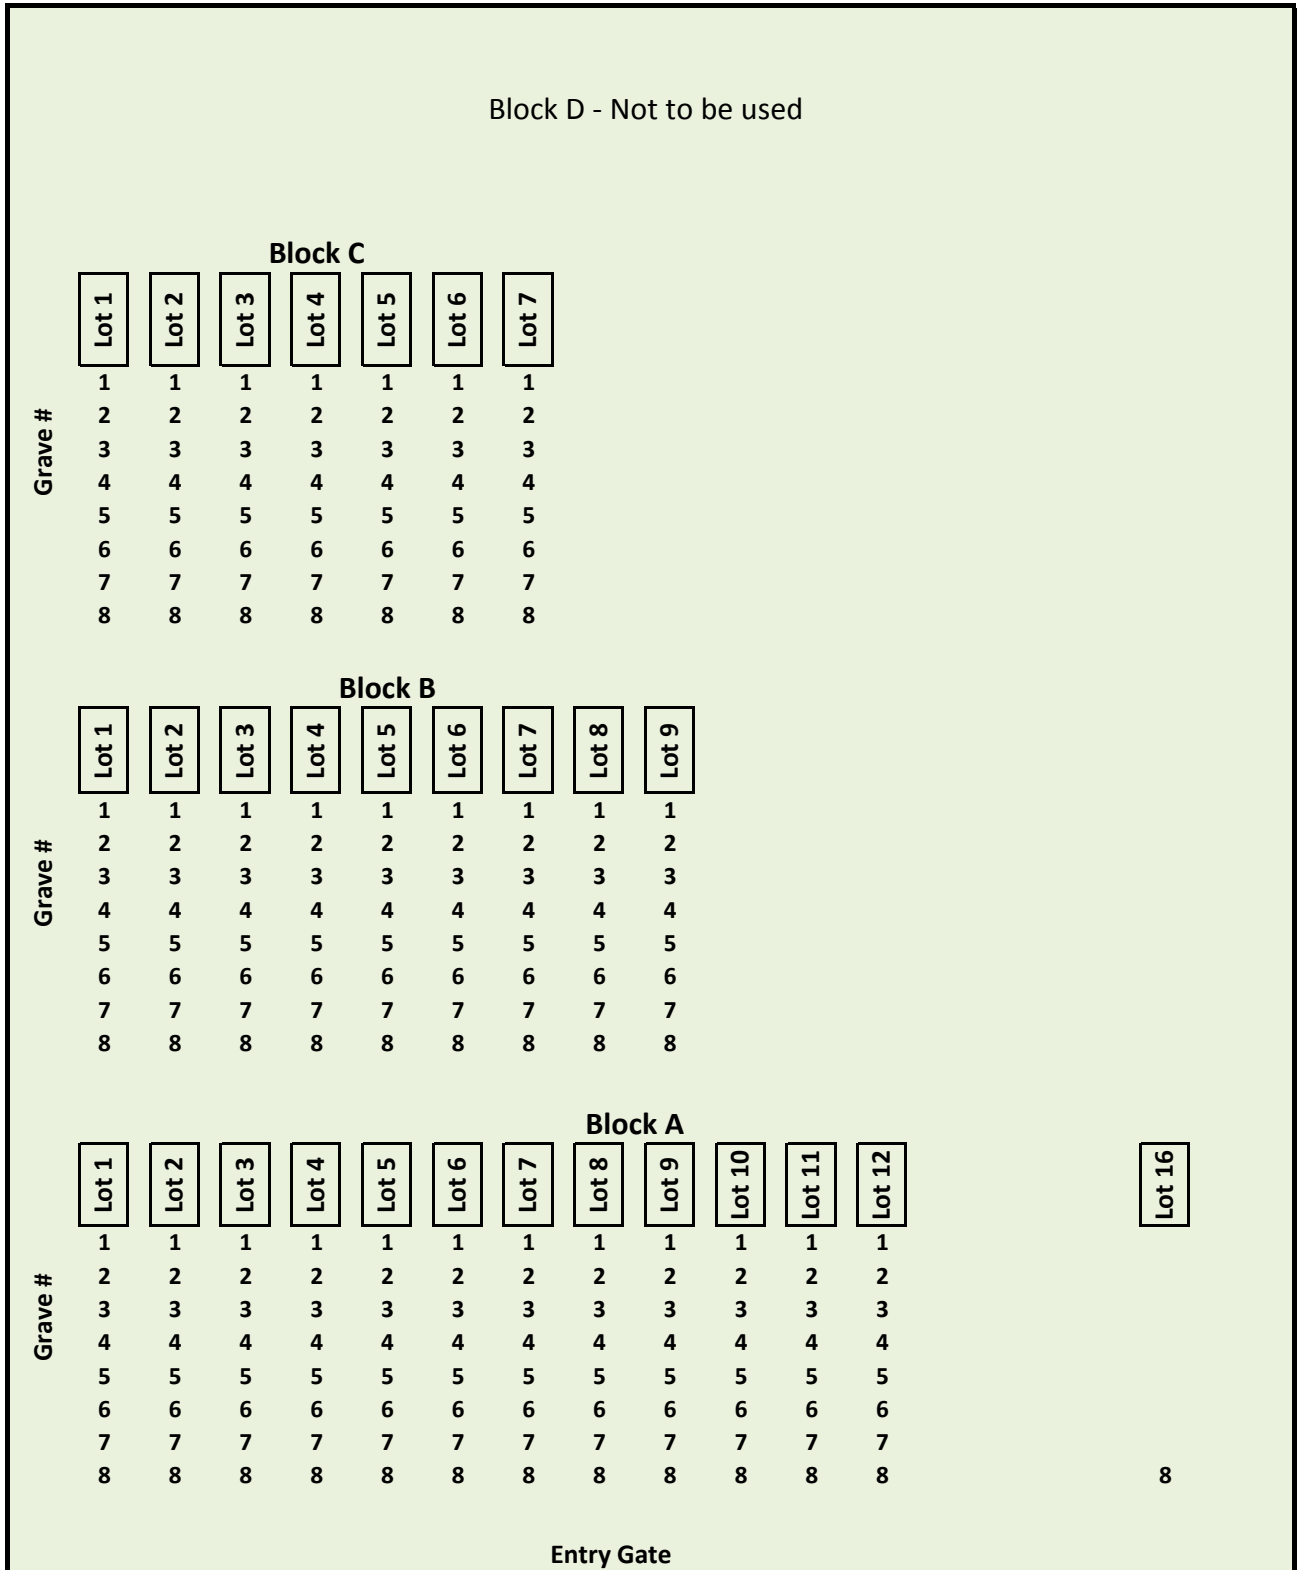

Union Cemetery, Dwight - Cemetery Map

North

South