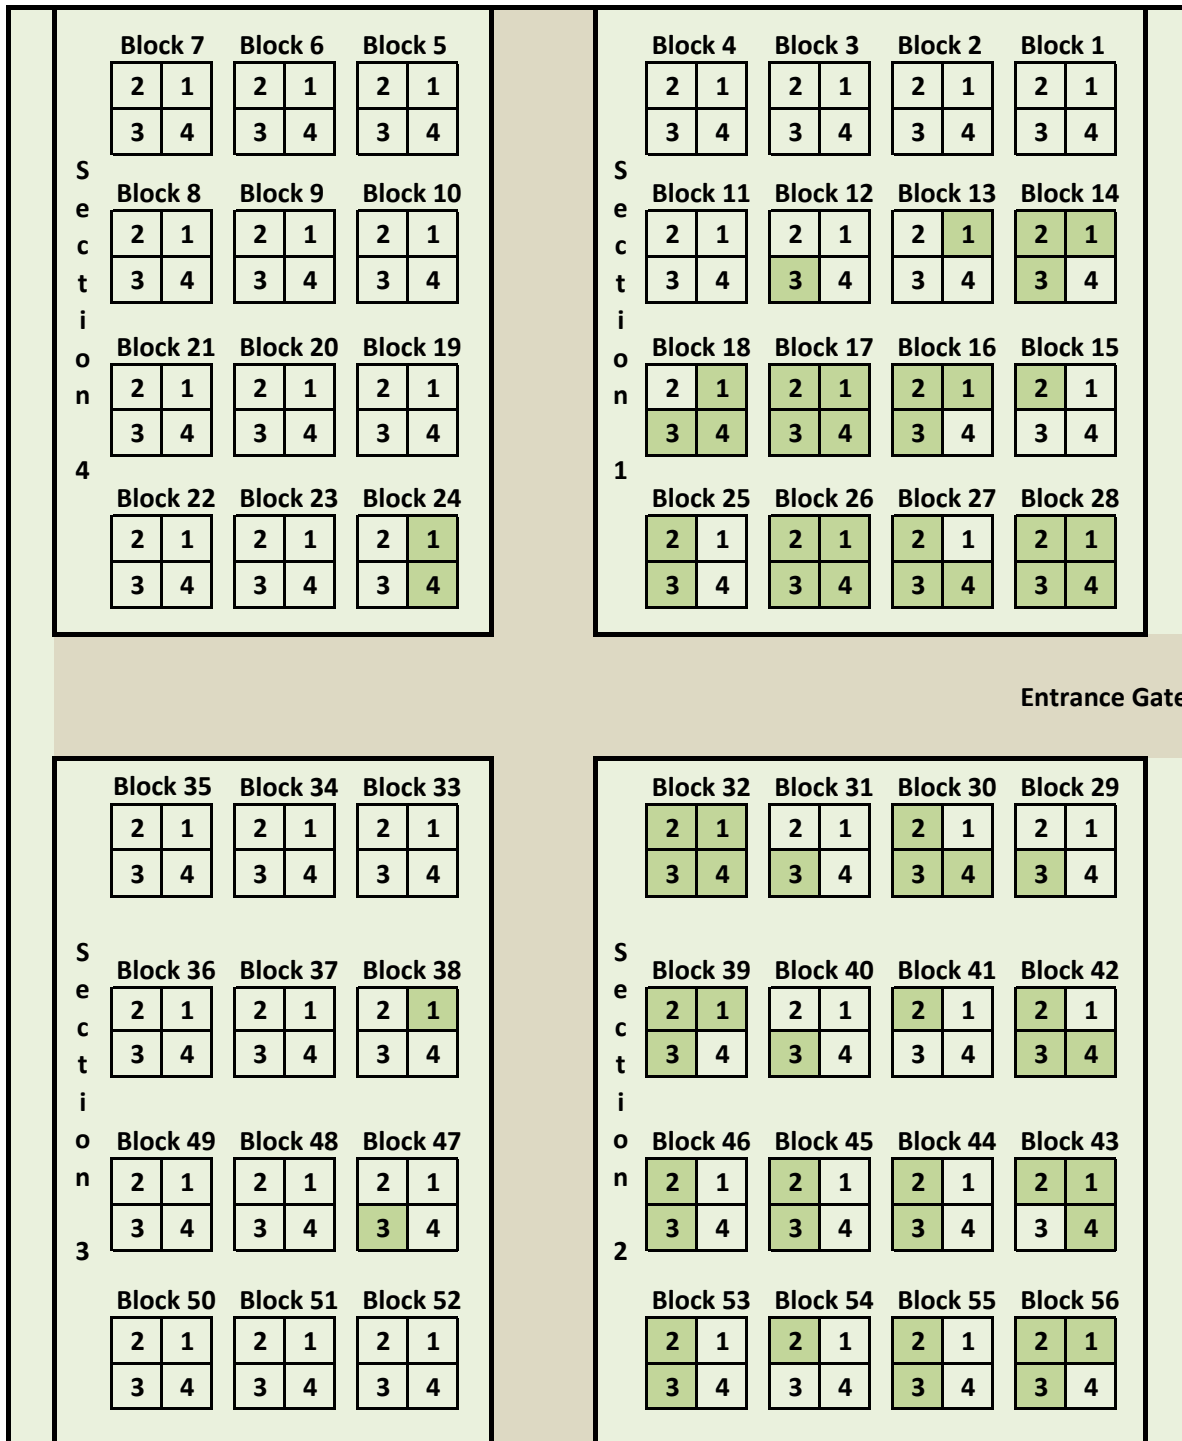

St. Mary's Catholic Cemetery, Linwood

North

Unoccupied
 Occupied

Each Block is divided into 4 lots. Each lot may contain 1-2 graves.

South

As of June, 2009.