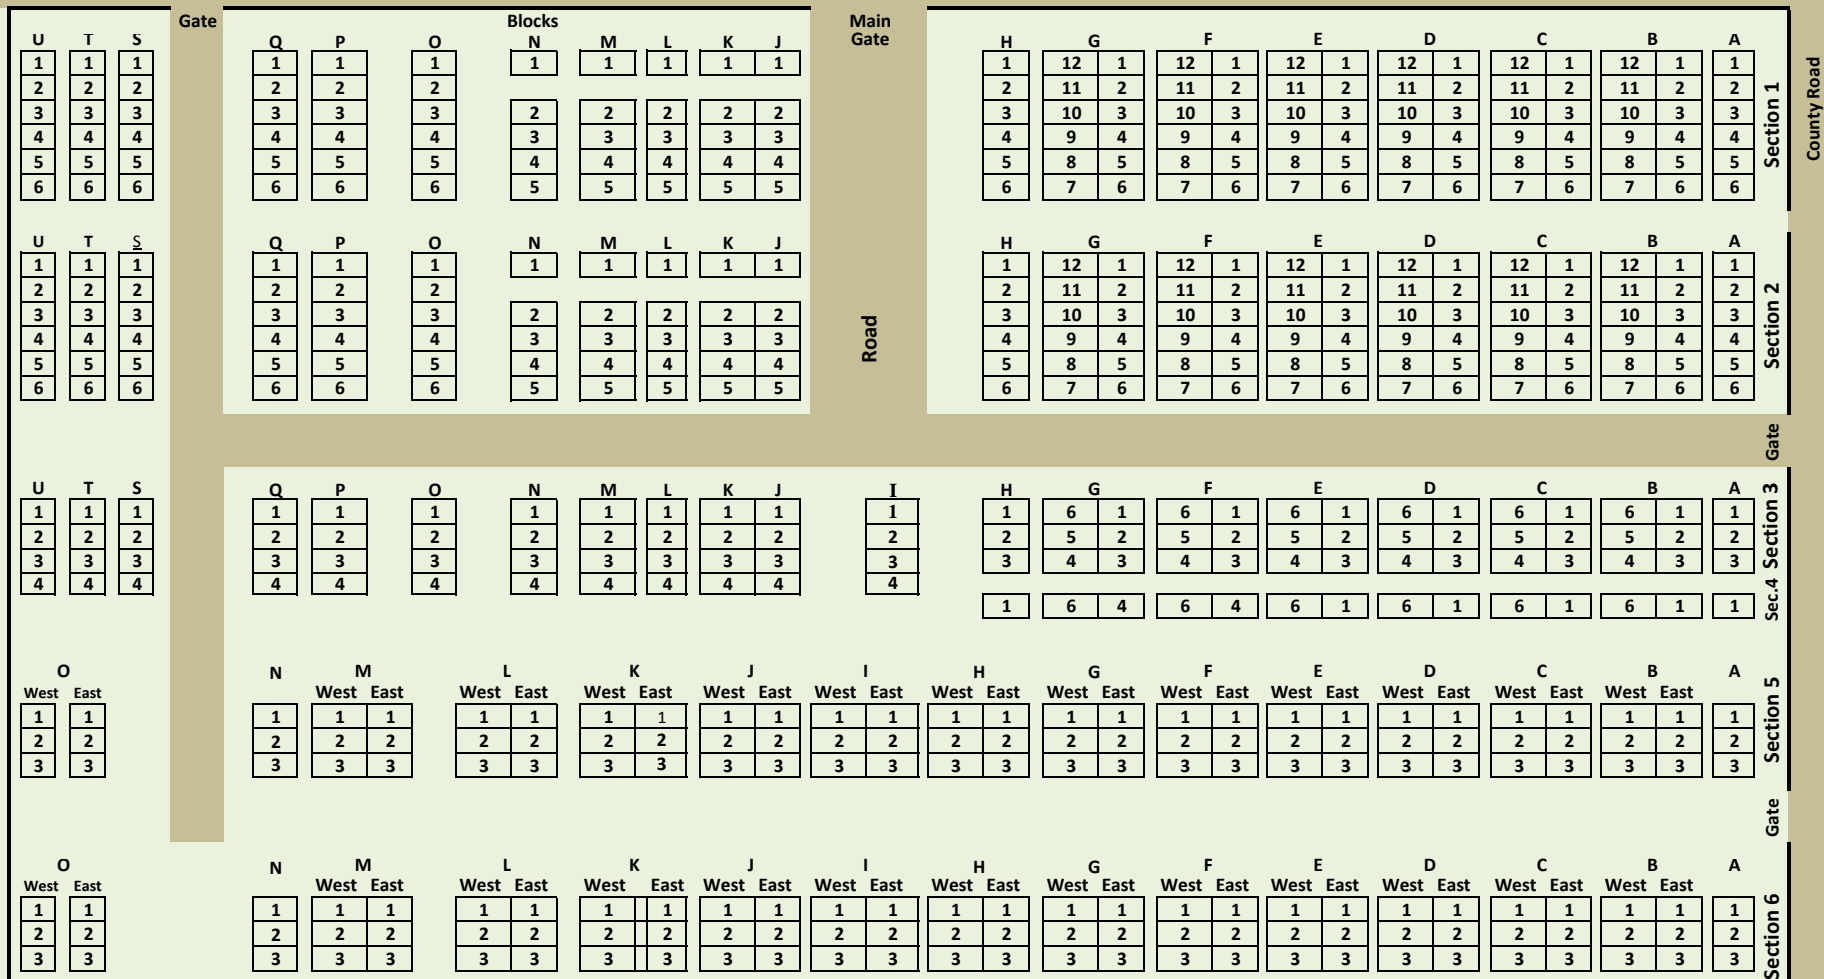

Dwight Assumption Cemetery Map

North

Lots listed as numbers within each Block. Each Lot typically contains 4-8 graves.

Highway

12/1/2014

South