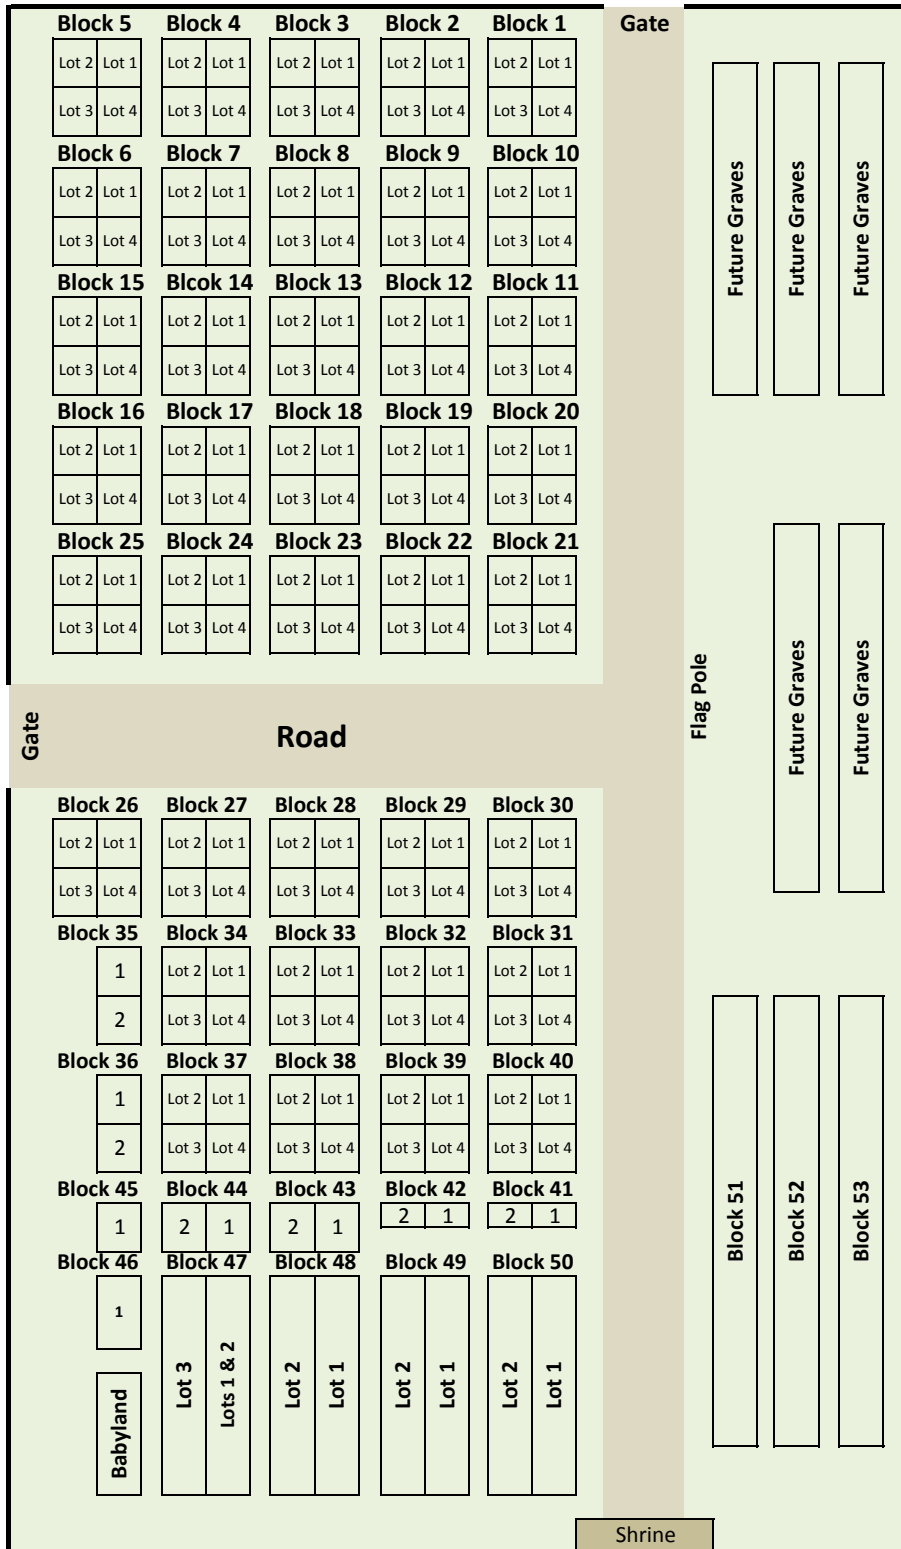

St, Mary's, Ulysses - Cemetery Map

North

Each Block contains 1 or more Lots. Each Lot contains 2-8 graves.

As of June, 2009