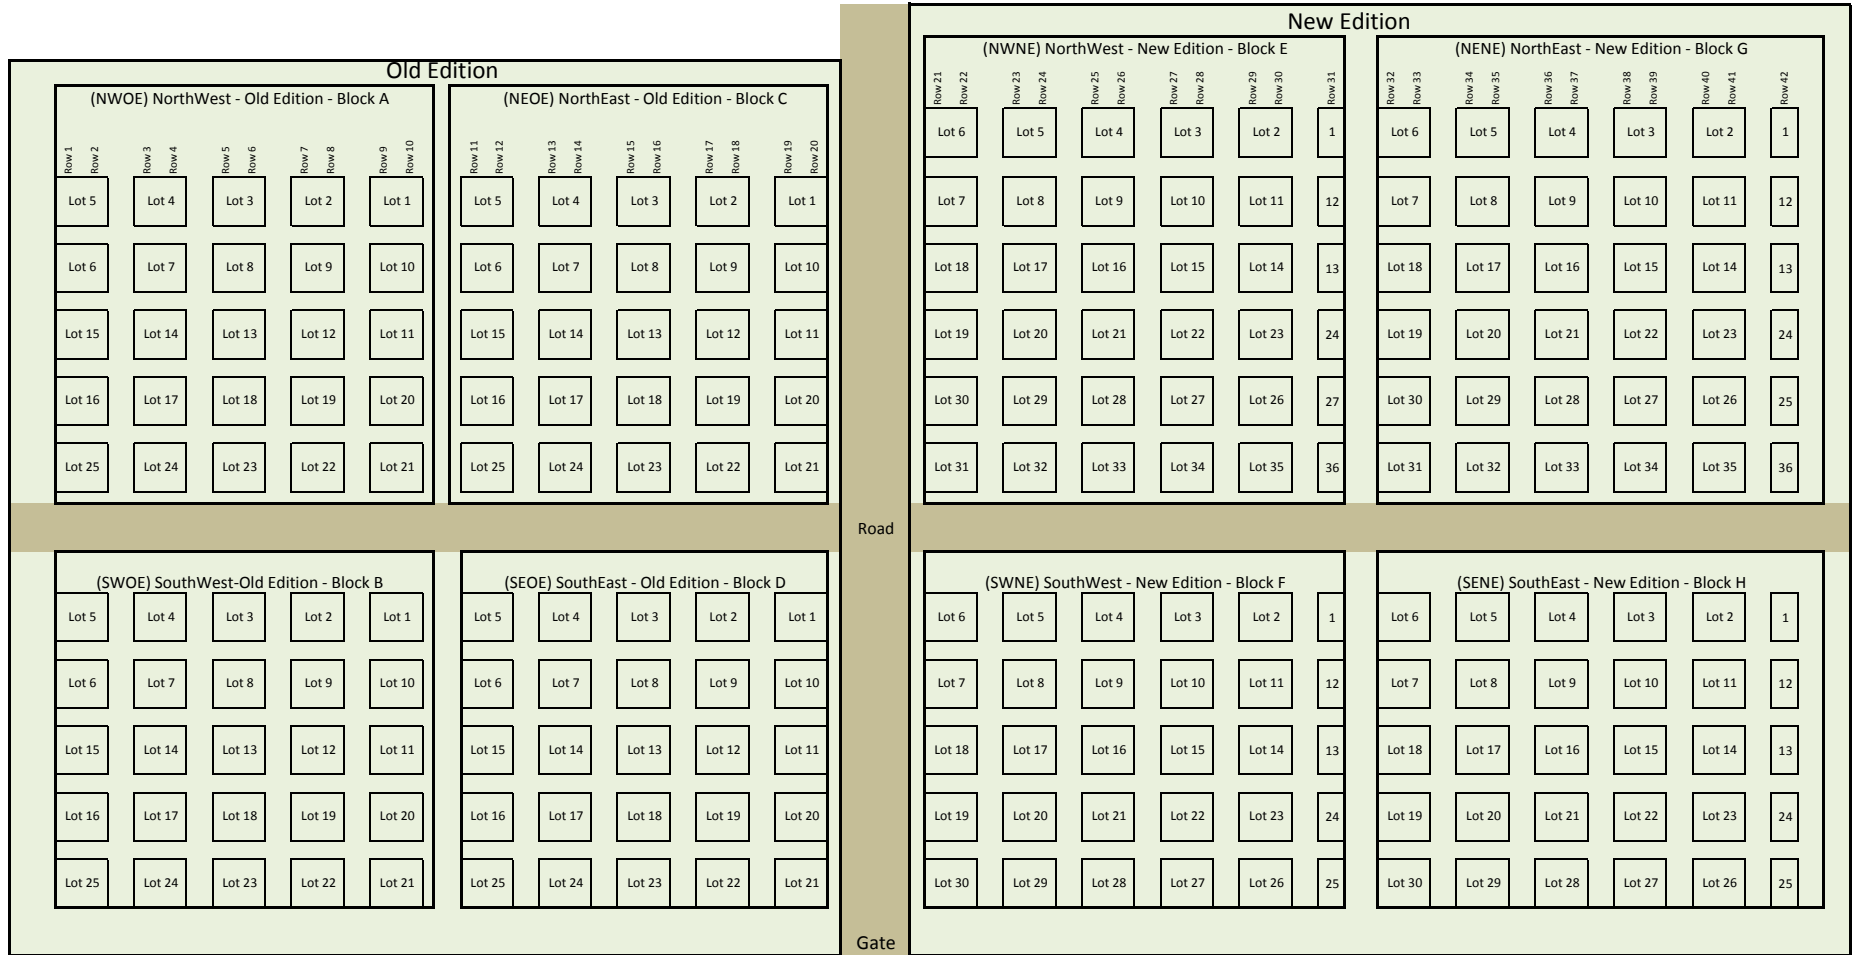

Edholm Valley Cemetery Map

North

South