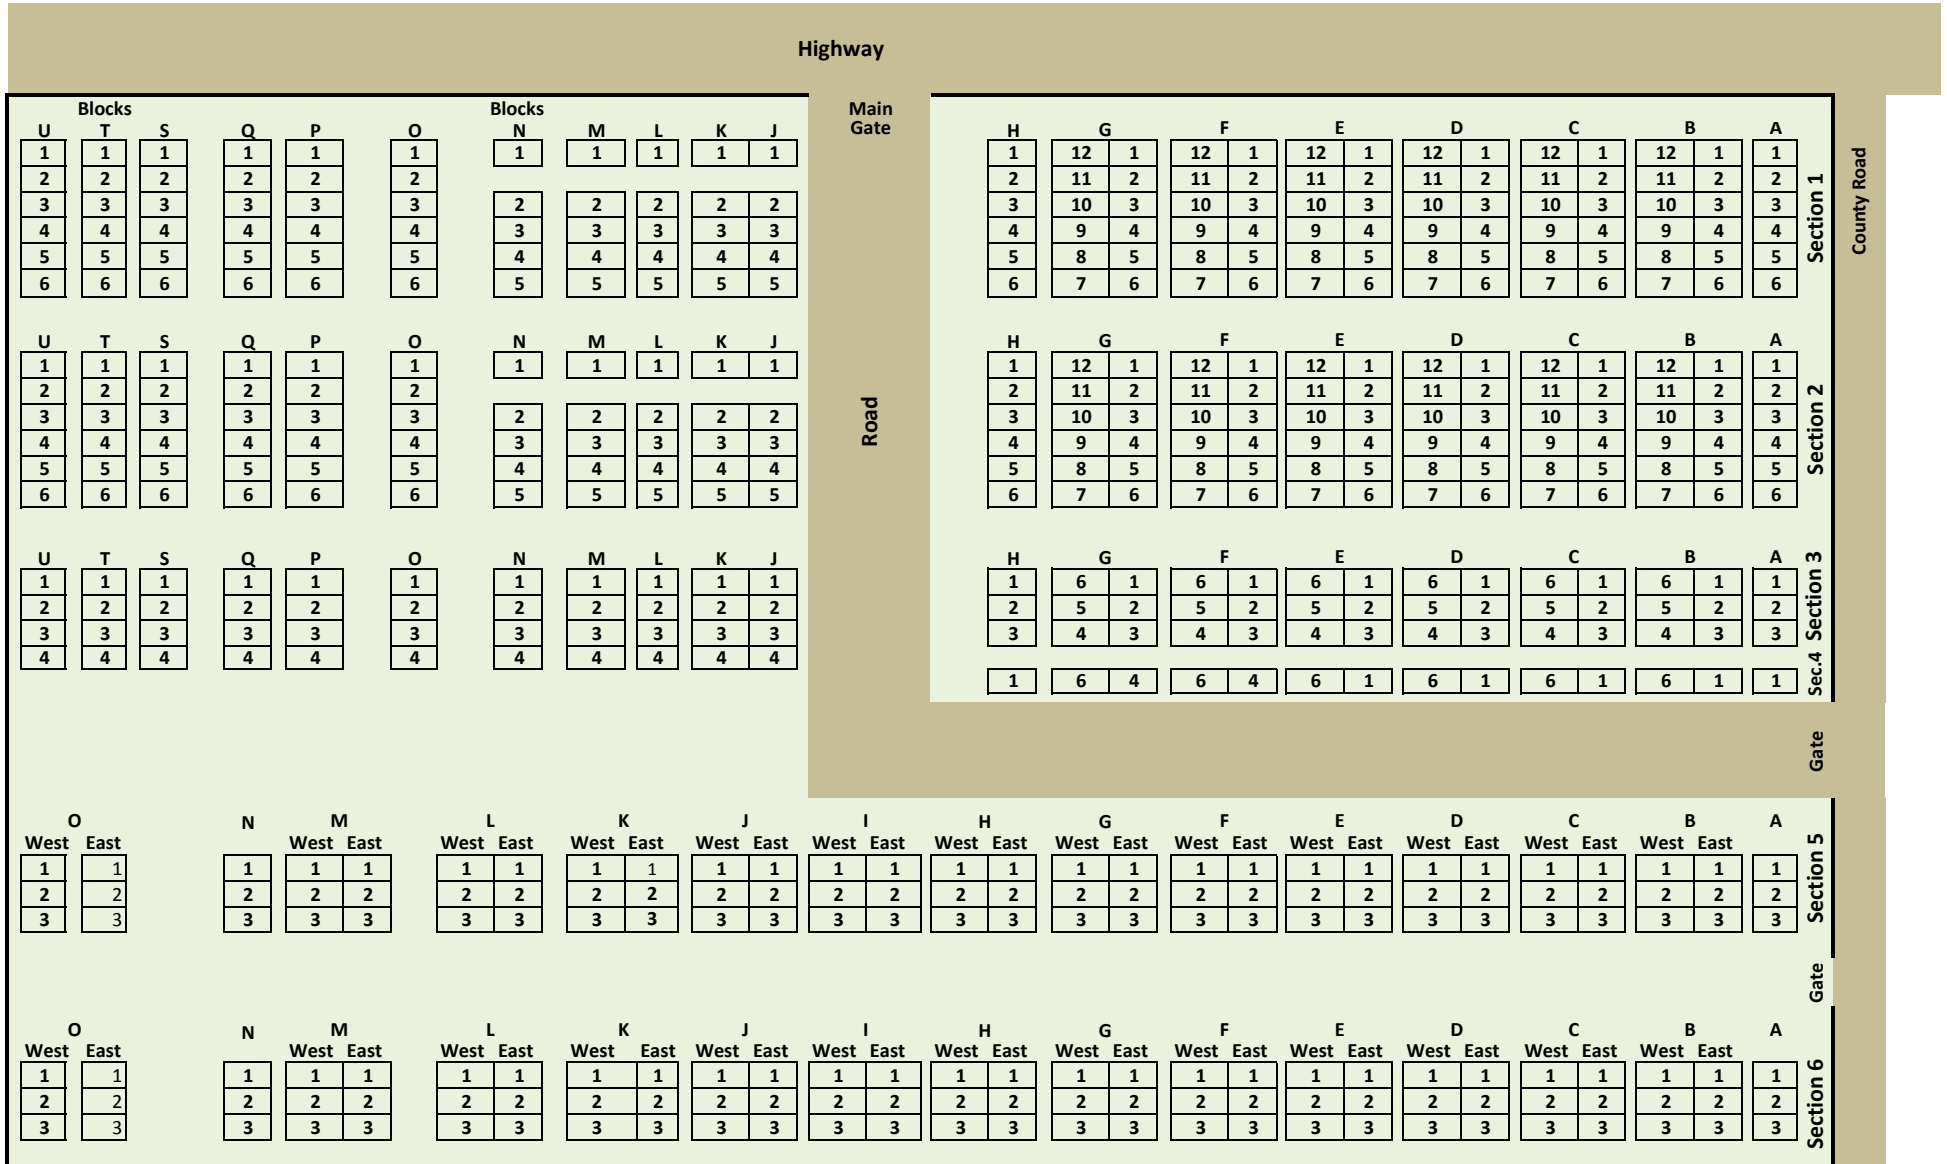

Dwight Assumption Cemetery

North

Lots listed as numbers within each Block. Each Lot typically contains 4-8 graves.

June, 2009

South